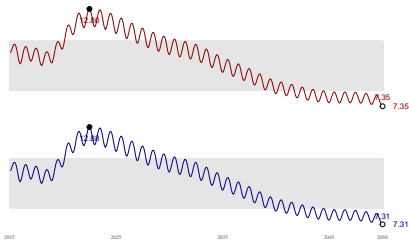

Shallow Demersal Fish

Dry Wet

High Climate – Low Development

High Climate – Medium Development

High Climate – High Development

Medium Climate – Low Development

Medium Climate – Medium Development

Medium Climate – High Development

Low Climate – Low Development

Low Climate – Medium Development

Low Climate – High Development