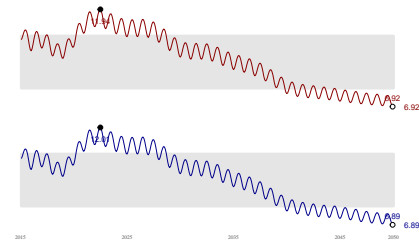

Shallow Demersal Fish

Dry Wet

High Climate – Low Development

High Climate – Medium Development

High Climate – High Development

Medium Climate – Low Development

Medium Climate – Medium Development

Medium Climate – High Development

Low Climate – Low Development

Low Climate – Medium Development

Low Climate – High Development