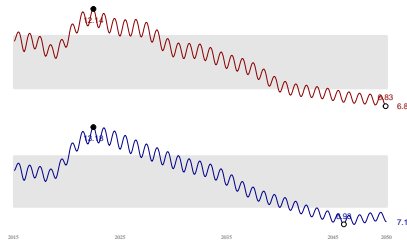

Shallow Demersal Fish

Dry Wet

High Climate – Low Development

High Climate – Medium Development

High Climate – High Development

Medium Climate – Low Development

Medium Climate – Medium Development

Medium Climate – High Development

Low Climate – Low Development

Low Climate – Medium Development

Low Climate – High Development